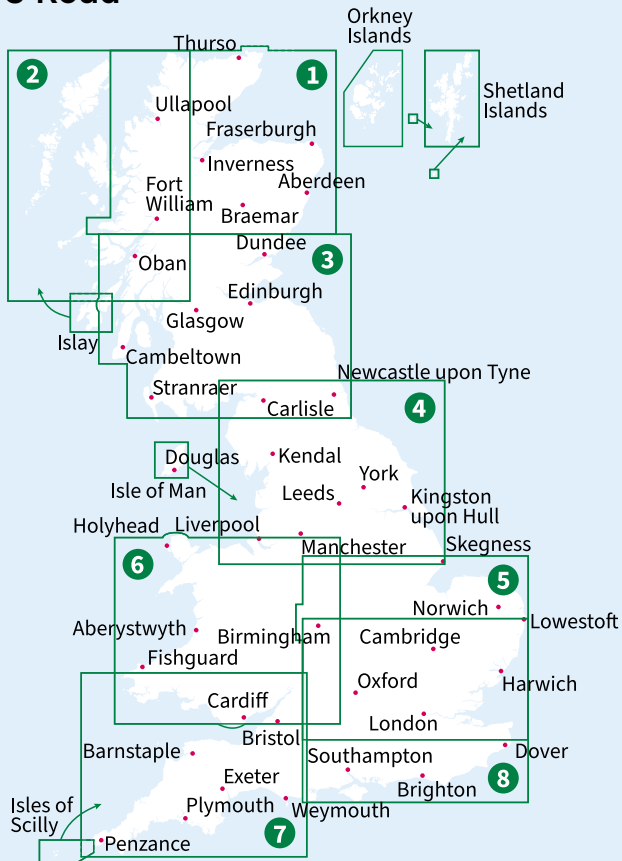

OS Tour

OS Travel maps

Sheet	Title	ISBN	SRP
1	Cornwall	9780319263662	£6.99
3	Lake District & Cumbria	9780319263853	£6.99
4	Peak District & Derbyshire	9780319263860	£6.99
5	Devon & Somerset West	9780319263679	£6.99
8	The Cotswolds & Gloucestershire	9780319263877	£6.99
10	North & Mid Wales / Gogledd a Chanolbarth Cymru	9780319263600	£6.99
11	South & Mid Wales / De a Chanolbarth Cymru	9780319263617	£6.99
12	Scotland	9780319263884	£6.99

1	Northern Scotland, Orkney & Shetland	9780319263730	£7.99
2	Western Scotland and the Western Isles	9780319263747	£7.99
3	Southern Scotland and Northumberland	9780319263754	£7.99
4	Northern England	9780319263761	£7.99
5	East Midlands and East Anglia	9780319263778	£7.99
6	Wales/Cymru and West Midlands	9780319263785	£7.99
7	South West England	9780319263792	£7.99
8	South East England	9780319263808	£7.99

	Route Map	9780319290125	£8.99

OS Road

OS Route