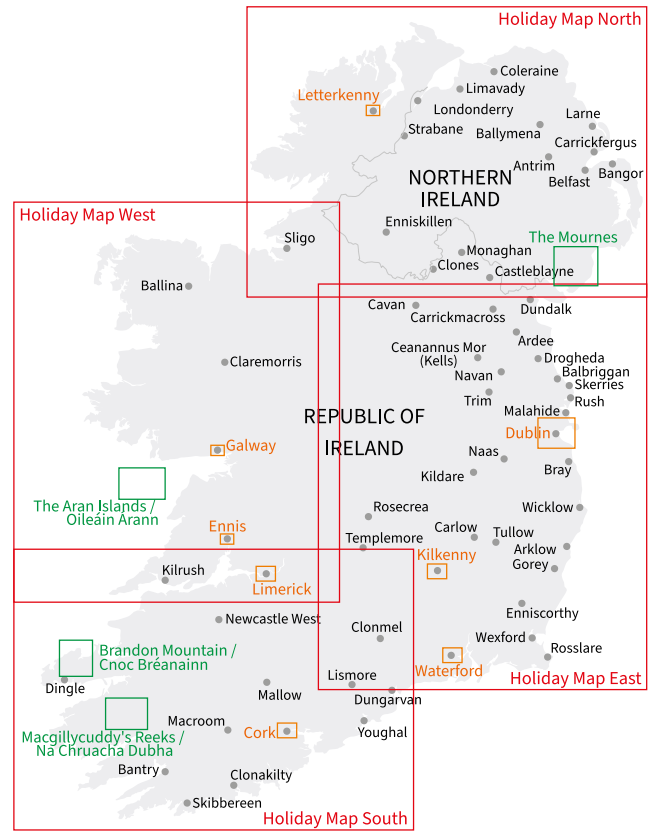

Activity Map - NI

Title	ISBN	SRP
Glens of Antrim	9781905306671	£10.99
Causeway Coast and Rathlin Island	9781905306855	£10.99
Lough Erne	9781905306268	£10.99
Strangford	9781905306275	£10.99
The Mournes, including Slieve Croob	9781911643029	£10.99
Lough Erne Activity - Weatherproof	9780319475539	£16.99
Strangford Lough Activity - Weatherproof	9780319475546	£16.99
Causeway Coast and Rathlin Island Activity - Weatherproof	9780319475577	£16.99
The Mournes, including Slieve Croob - Weatherproof	9780319475560	£16.99

OS Historical Maps

We've only mapped the nation for 228 years, but our popular Historical Maps now take us back to Ancient Britain and Roman times too. Each one includes information and photos of important sites and artefacts, as well as a useful chronological table.