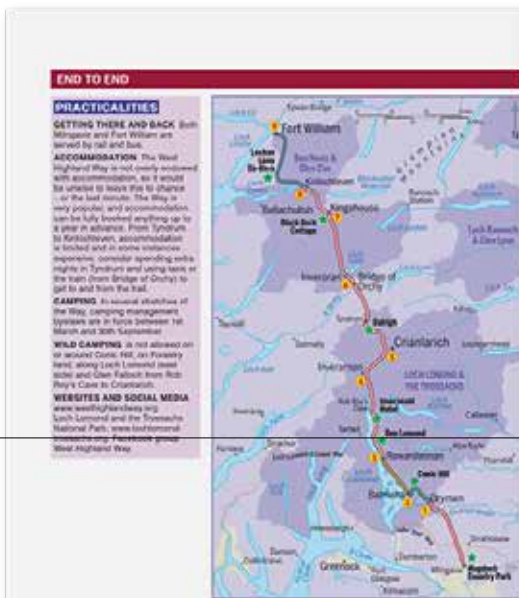

Title	ISBN	SRP
Epic British Walks	9780319092064	£19.99