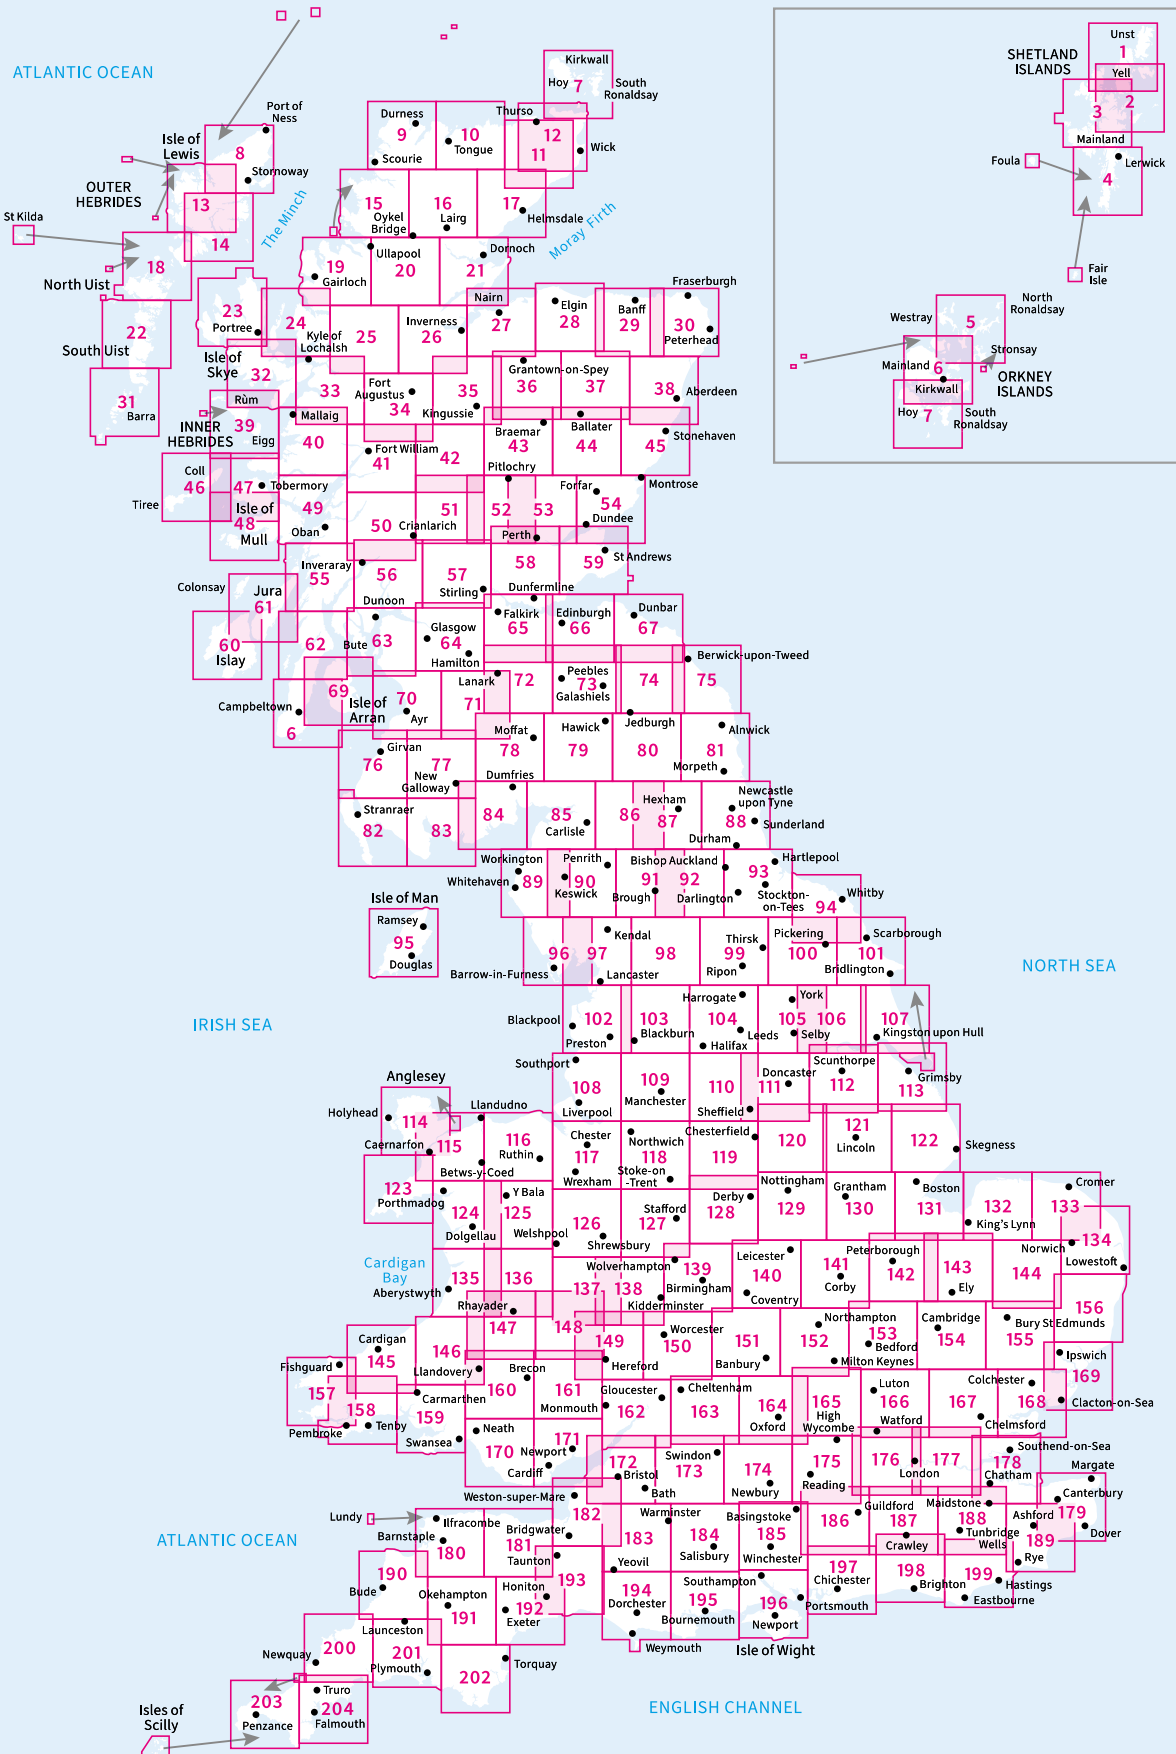

OS Landranger maps

SRP: £12.99

Sheet	Title	ISBN
1	Shetland - Yell, Unst & Fetlar	9780319260999
2	Shetland - Sullom Voe & Whalsay	9780319261002
3	Shetland - North Mainland	9780319261019
4	Shetland - South Mainland	9780319261026
5	Orkney - Northern Isles	9780319261033
6	Orkney - Mainland	9780319261040
7	Orkney - Southern Isles	9780319261057
8	Stornoway & North Lewis / Steòrnabhagh agus Ceann a Tuath Leòdhais	9780319261064
9	Cape Wrath	9780319261071
10	Strath Naver / Srath Nabhair	9780319261088
11	Thurso & Dunbeath	9780319261095
12	Thurso & Wick	9780319261101
13	West Lewis & North Harris / Taobh Siar Leòdhais agus Ceann a Tuath na Hearadh	9780319261118
14	Tarbert & Loch Seaforth / An Tairbearr agus Loch Shiphoint	9780319261125
15	Loch Assynt	9780319261132
16	Lairg & Loch Shin	9780319261149
17	Helmsdale & Strath of Kildonan	9780319261156
18	Sound of Harris / Caolas na Hearadh	9780319261163
19	Gairloch & Ullapool	9780319261170
20	Beinn Dearg & Loch Broom	9780319261187
21	Dornoch & Alness	9780319261194
22	Benbecula & South Uist / Beinn na Faoghla agus Uibhist a Deas	9780319261200
23	North Skye	9780319261217
24	Raasay & Applecross	9780319261224
25	Glen Carron & Glen Affric	9780319261231
26	Inverness & Loch Ness	9780319261248
27	Nairn & Forres	9780319261255
28	Elgin & Dufftown	9780319261262
29	Banff & Huntly	9780319261279
30	Fraserburgh	9780319261286
31	Barra & South Uist / Barraigh agus Uibhist a Deas	9780319261293
32	South Skye & Cuillin Hills	9780319261309
33	Loch Alsh, Glen Shiel & Loch Hourn	9780319261316
34	Fort Augustus	9780319261323
35	Kingussie & Monadhliath Mountains	9780319261330
36	Grantown & Aviemore	9780319261347
37	Strathdon & Alford	9780319261354
38	Aberdeen	9780319263686
39	Rùm, Eigg, Muck & Canna	9780319261378
40	Mallaig & Glenfinnan	9780319261385
41	Ben Nevis, Fort William & Glen Coe	9780319263983
42	Glen Garry & Loch Rannoch	9780319261408
43	Braemar & Blair Atholl	9780319261415
44	Ballater & Glen Clova	9780319261422
45	Stonehaven & Banchory	9780319263693
46	Coll & Tiree	9780319261446
47	Tobermory & North Mull	9780319261453
48	Iona & West Mull	9780319261460
49	Oban & East Mull	9780319261477
50	Glen Orchy & Loch Etive	9780319261484
51	Loch Tay & Glen Dochart	9780319261491
52	Pitlochry & Crieff	9780319261507
53	Blairgowrie & Forest of Alyth	9780319261514
54	Dundee & Montrose	9780319261521
55	Lochgiphead & Loch Awe	9780319261538
56	Loch Lomond & Inveraray	9780319261545
57	Stirling & The Trossachs	9780319261552
58	Perth & Alloa	9780319261569
59	St Andrews	9780319261576
60	Islay	9780319261583
61	Jura & Colonsay	9780319261590
62	North Kintyre & Tarbert	9780319261606
63	Firth of Clyde	9780319261613
64	Glasgow	9780319261620
65	Falkirk & Linlithgow	9780319261637
66	Edinburgh	9780319261644
67	Duns, Dunbar & Eyemouth	9780319261651
68	South Kintyre & Campbeltown	9780319261668