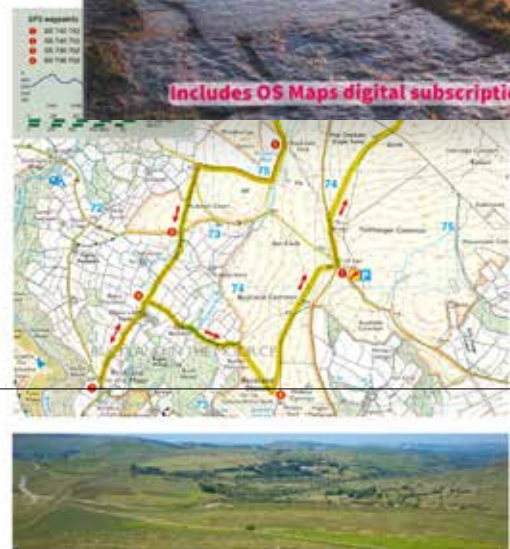

Title	ISBN	SRP
100 Outstanding British Walks	9780319090862	£19.99