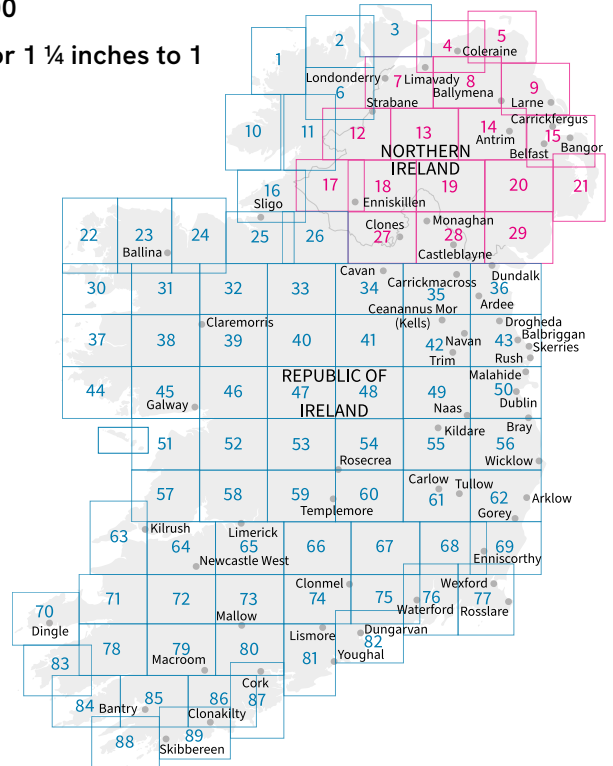

Sheet	Title	ISBN	SRP
81	Cork, Waterford	9781912140725	£10.99
82	Waterford	9781912140732	£10.99
83	Kerry	9781912140282	£10.99
84	Cork, Kerry	9781912140268	£10.99
85	Cork, Kerry	9781912140275	£10.99
86	Cork	9781908852564	£10.99
87	Cork	9781912140749	£10.99
88	Cork	9781912140756	£10.99
89	Cork	9781912140015	£10.99

Discoverer - NI

Sheet	Title	ISBN	SRP
5	Ballycastle	9781911643005	£10.99
8	Ballymoney	9781905306831	£10.99
12	Strabane	9781905306688	£10.99
13	The Sperrins	9781905306848	£10.99
14	Lough Neagh	9781905306657	£10.99
15	Belfast	9781905306879	£10.99
17	Lower Lough Erne	9781905306862	£10.99
18	Enniskillen	9781905306633	£10.99
19	Armagh	9781905306909	£10.99
21	Strangford Lough	9781905306572	£10.99
27	Upper Lough Erne	9781911643012	£10.99
29	The Mournes	9781905306978	£10.99
4	Coleraine	9781905306930	£10.99
20	Craigavon	9781905306916	£10.99
9	Larne	9781905306923	£10.99
26	Lough Allen	9781905306947	£10.99
28	Monaghan	9781905306954	£10.99
7	Londonderry	9781905306961	£10.99

Scale: 1:50 000

(2cm to 1km or 1 ¼ inches to 1 mile)