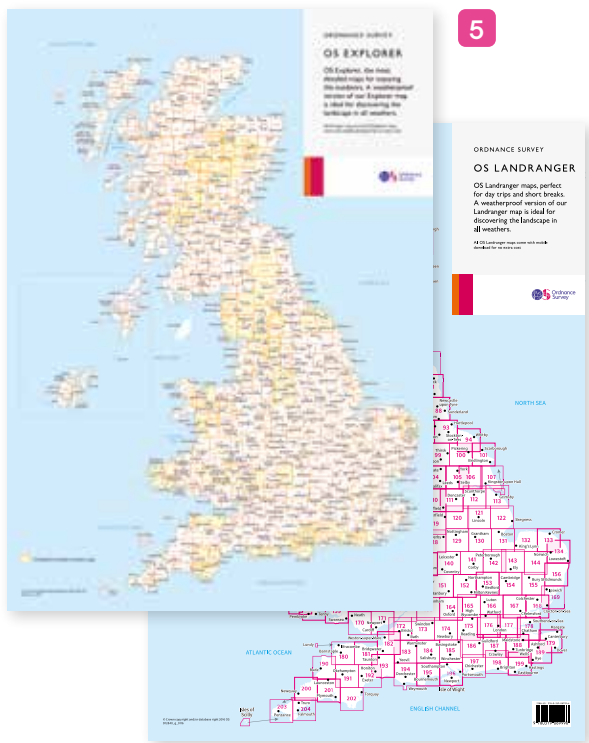

*Accessories must be ordered when ordering Wall Display map holder (parasite unit)

6a 6b

POS Printed Materials

Our maps have never been more precise, and we've never been more flexible - offering you point-of-sale materials to help engage your customers.

Our promotional merchandising spans fixed and point-of-sale to not only showcase our maps, but to also build your customers' enthusiasm and #GetOutside with the products they've bought from you.

Point-of-sale literature

Number	Item	ISBN
1	Price card	9780319092347
2	Find your map - Flip chart	9780319090886
3	Map reading made easy	9780319089934
4	Map reading booklet	9780319089989
5	A3 Map index	9780319089996
6	Leisure Maps Product Catalogue	9780319092354