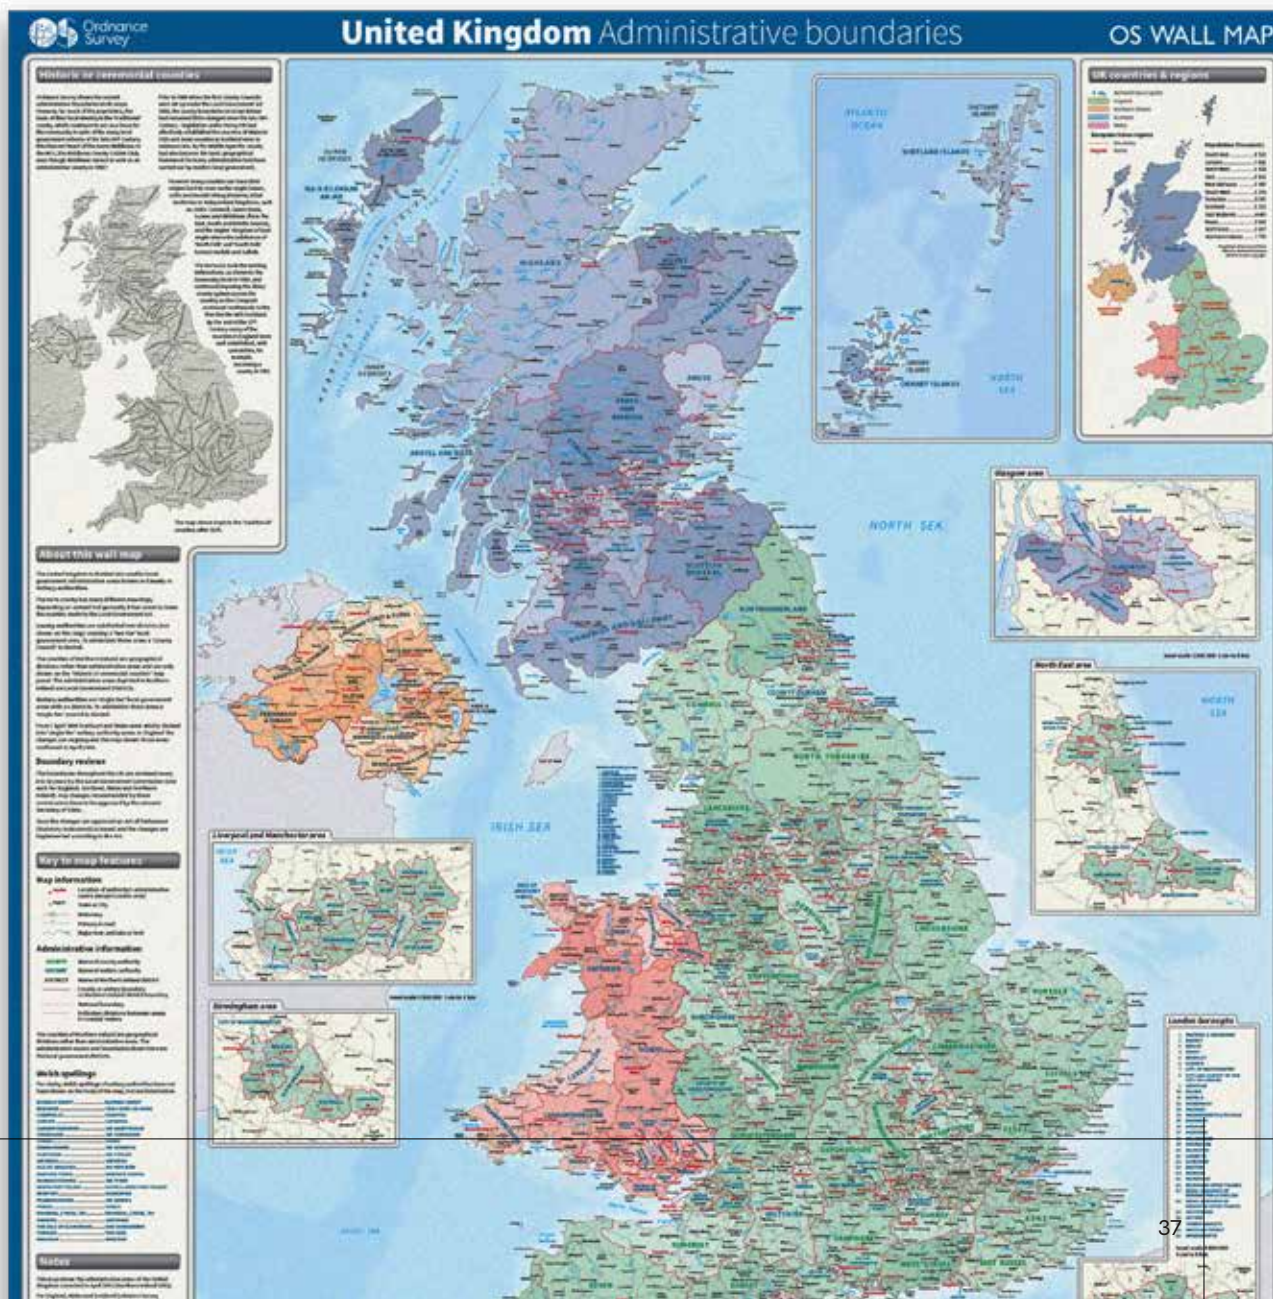

OS Wall Maps

Wherever you are, we're there. OS Wall Maps are aligned to the curriculum, covering geography; communication; Europe and The World. Each one is durable, laminated, and will stand up to dry-wipe markers being used over a period of time.

Title	ISBN	SRP
World Political Eckert IV equal area projection	9780319148396	£11.99
World Political Miller projection	9780319148389	£11.99
Europe Lambert azimuthal equal area projection	9780319148457	£11.99
British Isles Communications	9780319148440	£11.99
United Kingdom Administrative boundaries	9780319148419	£11.99
British Isles Physical	9780319148426	£11.99