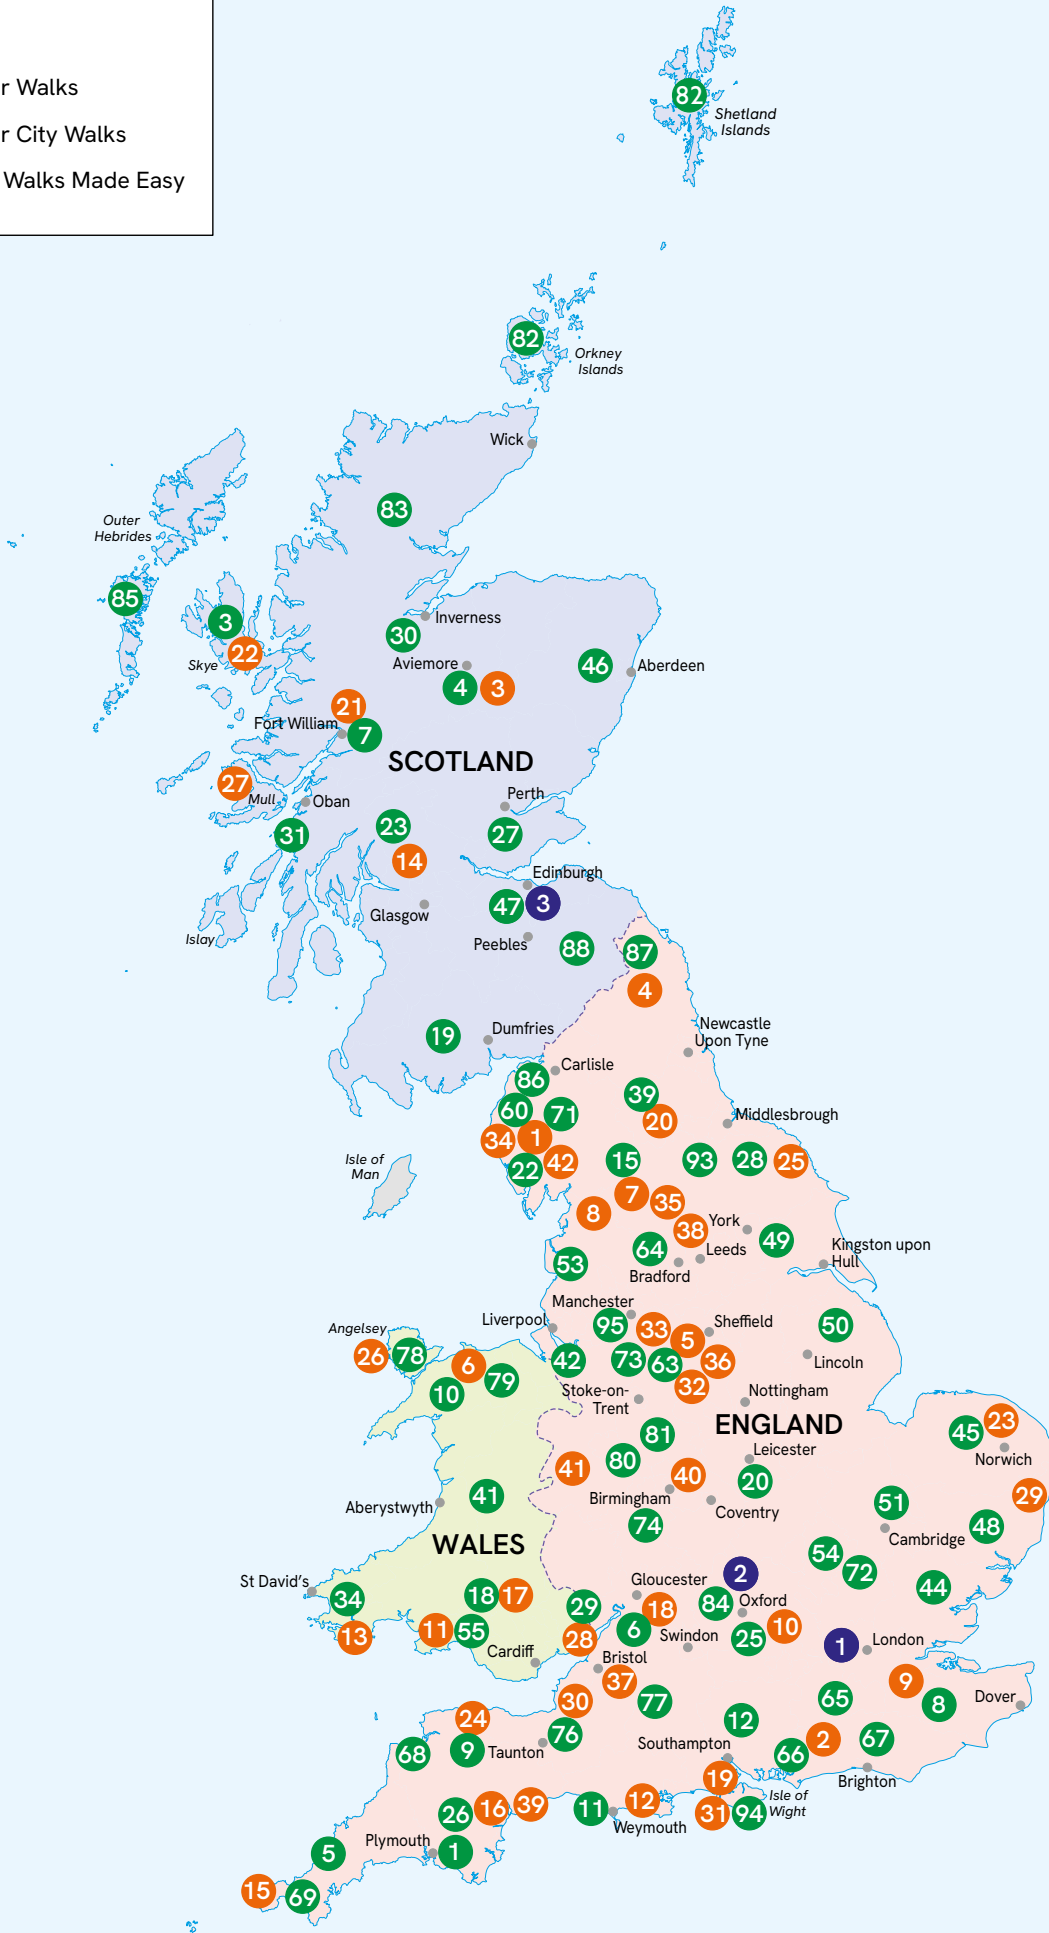

Key

- 1 Pathfinder Walks
- 2 Pathfinder City Walks
- 3 OS Short Walks Made Easy