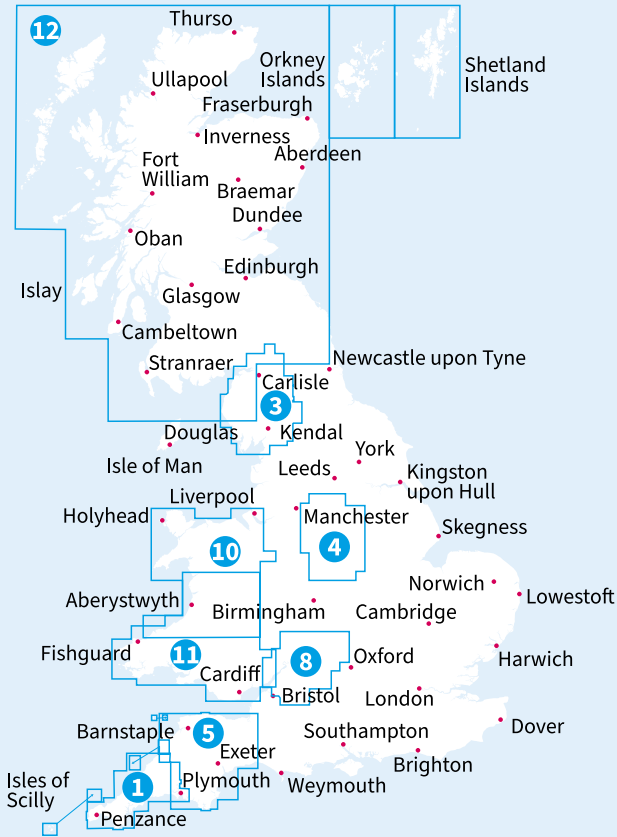

OS Tour

OS Travel maps

Sheet	Title	ISBN	SRP
1	Cornwall	9780319263662	£6.99
3	Lake District & Cumbria	9780319263853	£6.99
4	Peak District & Derbyshire	9780319263860	£6.99
5	Devon & Somerset West	9780319263679	£6.99
8	The Cotswolds & Gloucestershire	9780319263877	£6.99
10	North & Mid Wales / Gogledd a Chanolbarth Cymru	9780319263600	£6.99
11	South & Mid Wales / De a Chanolbarth Cymru	9780319263617	£6.99
12	Scotland	9780319263884	£6.99

1	Northern Scotland, Orkney & Shetland	9780319263730	£7.99
2	Western Scotland and the Western Isles	9780319263747	£7.99
3	Southern Scotland and Northumberland	9780319263754	£7.99
4	Northern England	9780319263761	£7.99
5	East Midlands and East Anglia	9780319263778	£7.99
6	Wales/Cymru and West Midlands	9780319263785	£7.99
7	South West England	9780319263792	£7.99
8	South East England	9780319263808	£7.99

	Route Map	9780319290125	£8.99

OS Road

OS Route